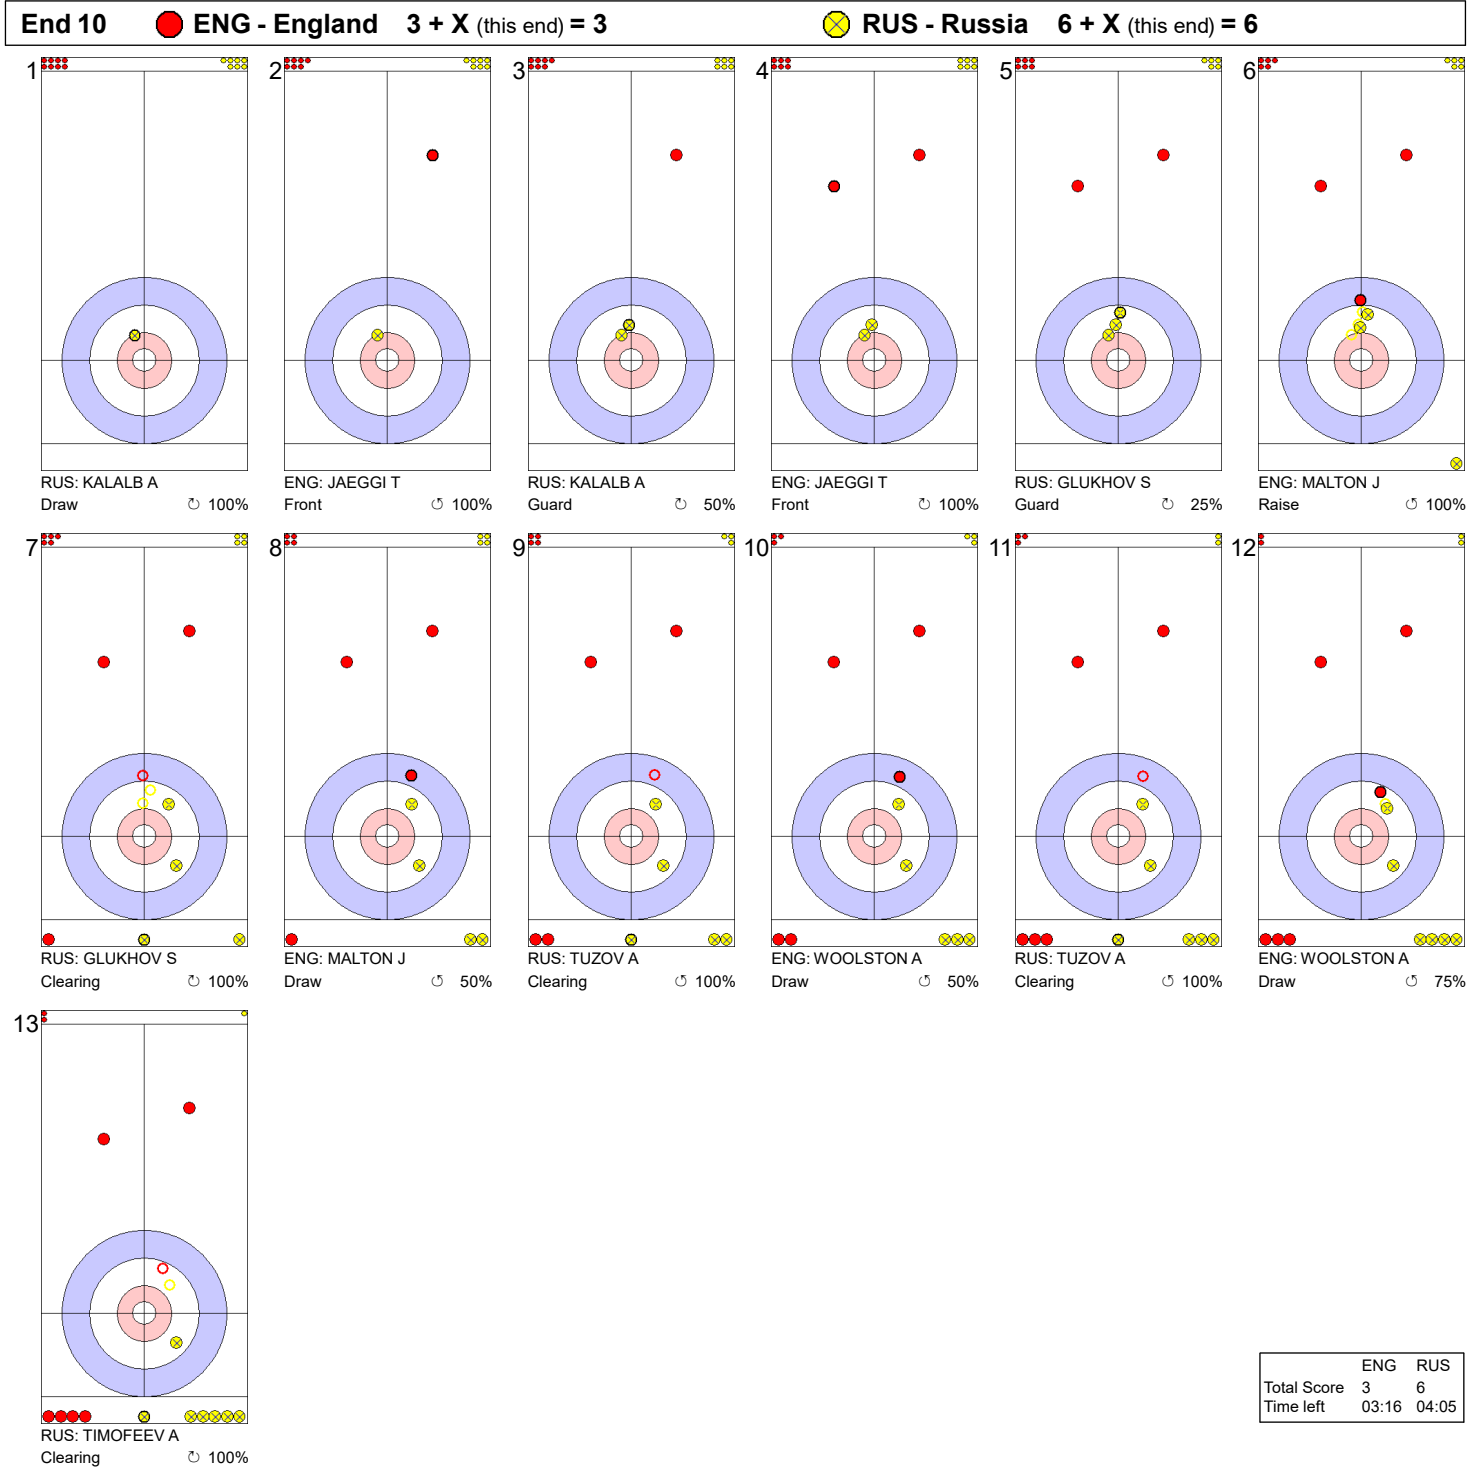

Game - Shot by Shot

Legend:
 ↻ Clockwise ↺ Counter-clockwise - Not considered

Game - Shot by Shot

Legend:
 ↻ Clockwise ↺ Counter-clockwise - Not considered

Game - Shot by Shot

Legend:
 ↻ Clockwise ↺ Counter-clockwise - Not considered

Game - Shot by Shot

Legend:
 ⌚ Clockwise ⌚ Counter-clockwise - Not considered

Game - Shot by Shot

Legend:
 ↻ Clockwise ↺ Counter-clockwise - Not considered

Game - Shot by Shot

Legend:
 Clockwise Counter-clockwise - Not considered

Game - Shot by Shot

	ENG	RUS
Total Score	3	4
Time left	09:31	11:11

Legend:
 ⌚ Clockwise ⌚ Counter-clockwise - Not considered

Game - Shot by Shot

Legend:
 ↻ Clockwise ↺ Counter-clockwise - Not considered

Game - Shot by Shot

Legend:
 ↻ Clockwise ↺ Counter-clockwise - Not considered
 X Unfinished end due to concession