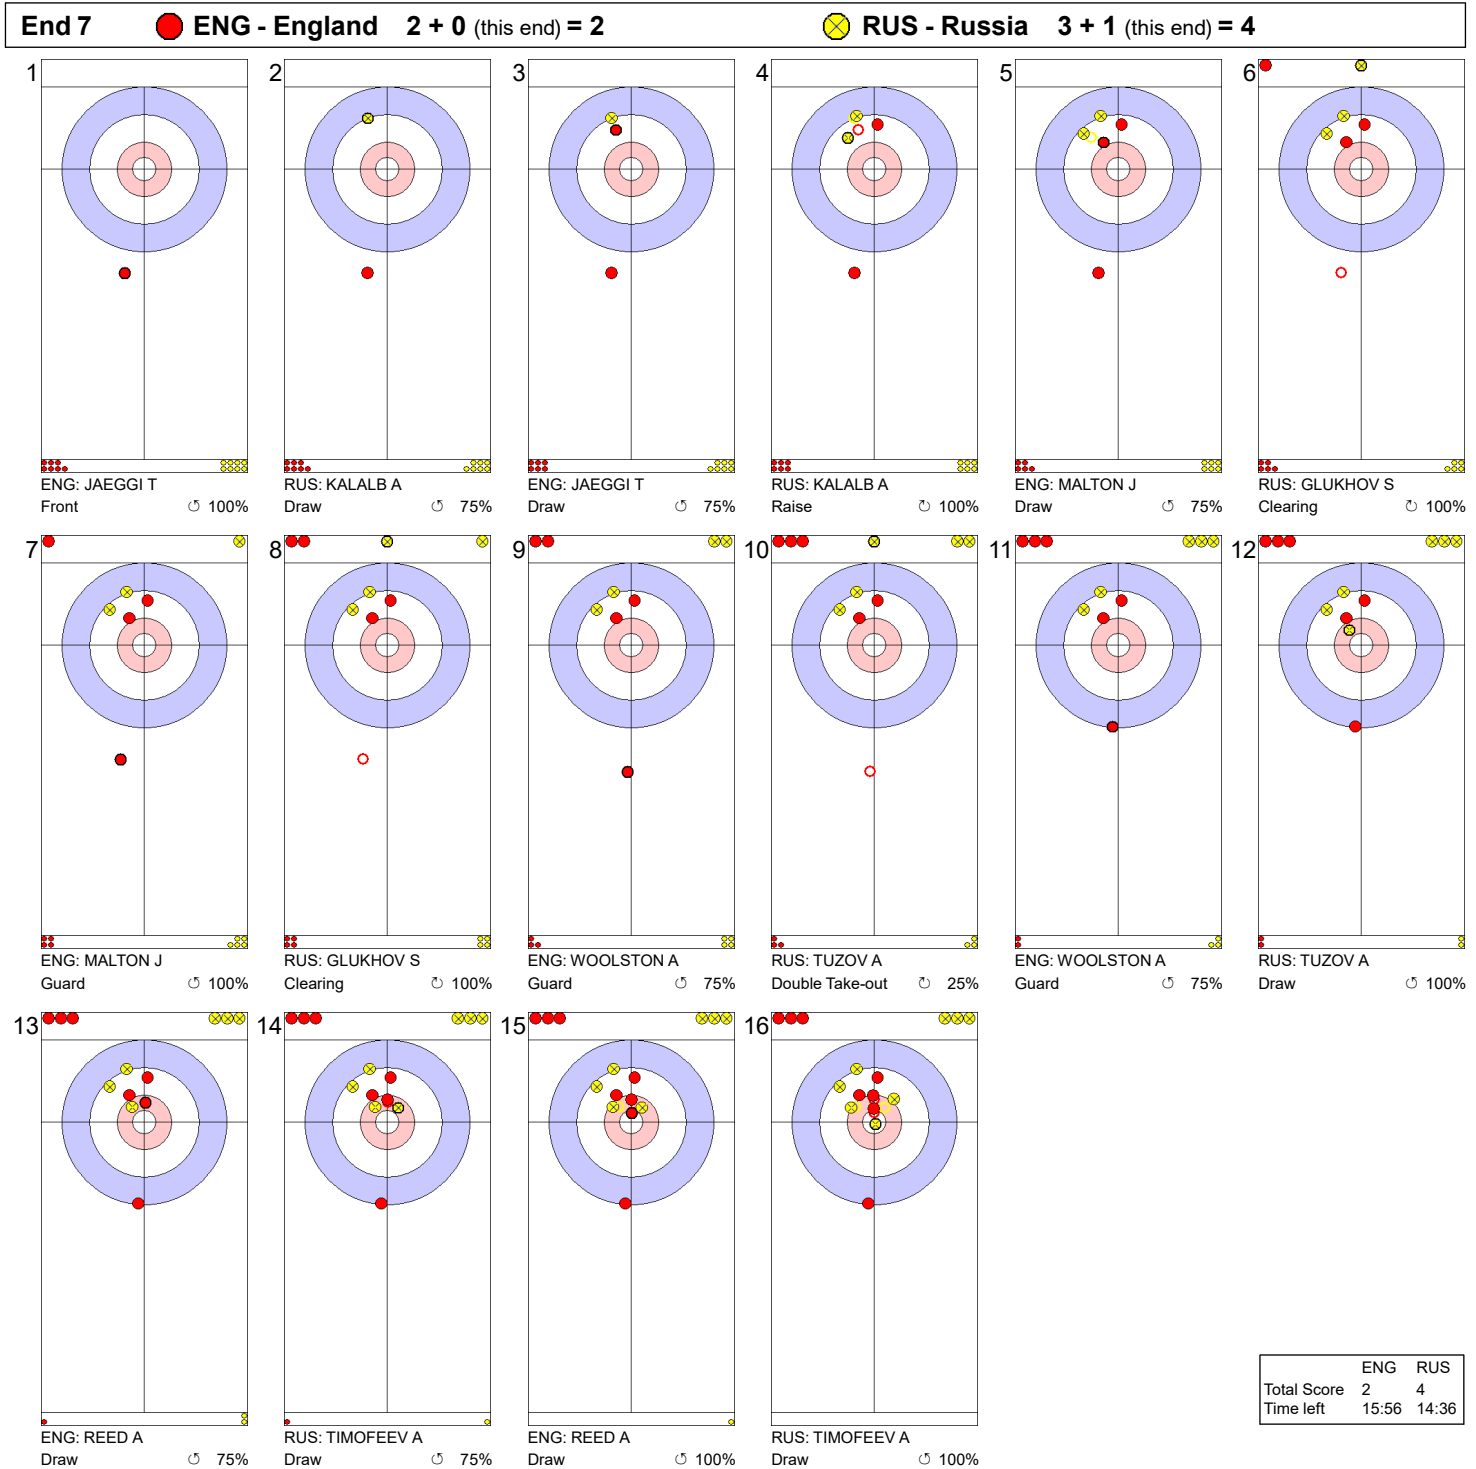

Game - Shot by Shot

Legend:
 ↻ Clockwise ↺ Counter-clockwise - Not considered

Game - Shot by Shot

Legend:
 ↻ Clockwise ↺ Counter-clockwise - Not considered

Game - Shot by Shot

Legend:
 ↻ Clockwise ↺ Counter-clockwise - Not considered

Game - Shot by Shot

Legend:
 ⌚ Clockwise ⌚ Counter-clockwise - Not considered

Game - Shot by Shot

Legend:
 ↻ Clockwise ↺ Counter-clockwise - Not considered

Game - Shot by Shot

Legend:
 Clockwise Counter-clockwise - Not considered

Game - Shot by Shot

	ENG	RUS
Total Score	3	4
Time left	09:31	11:11

Legend:
 ⌚ Clockwise ⌚ Counter-clockwise - Not considered

Game - Shot by Shot

Legend:
 ↻ Clockwise ↺ Counter-clockwise - Not considered

Game - Shot by Shot

Legend:
 ↻ Clockwise ↺ Counter-clockwise - Not considered
 X Unfinished end due to concession