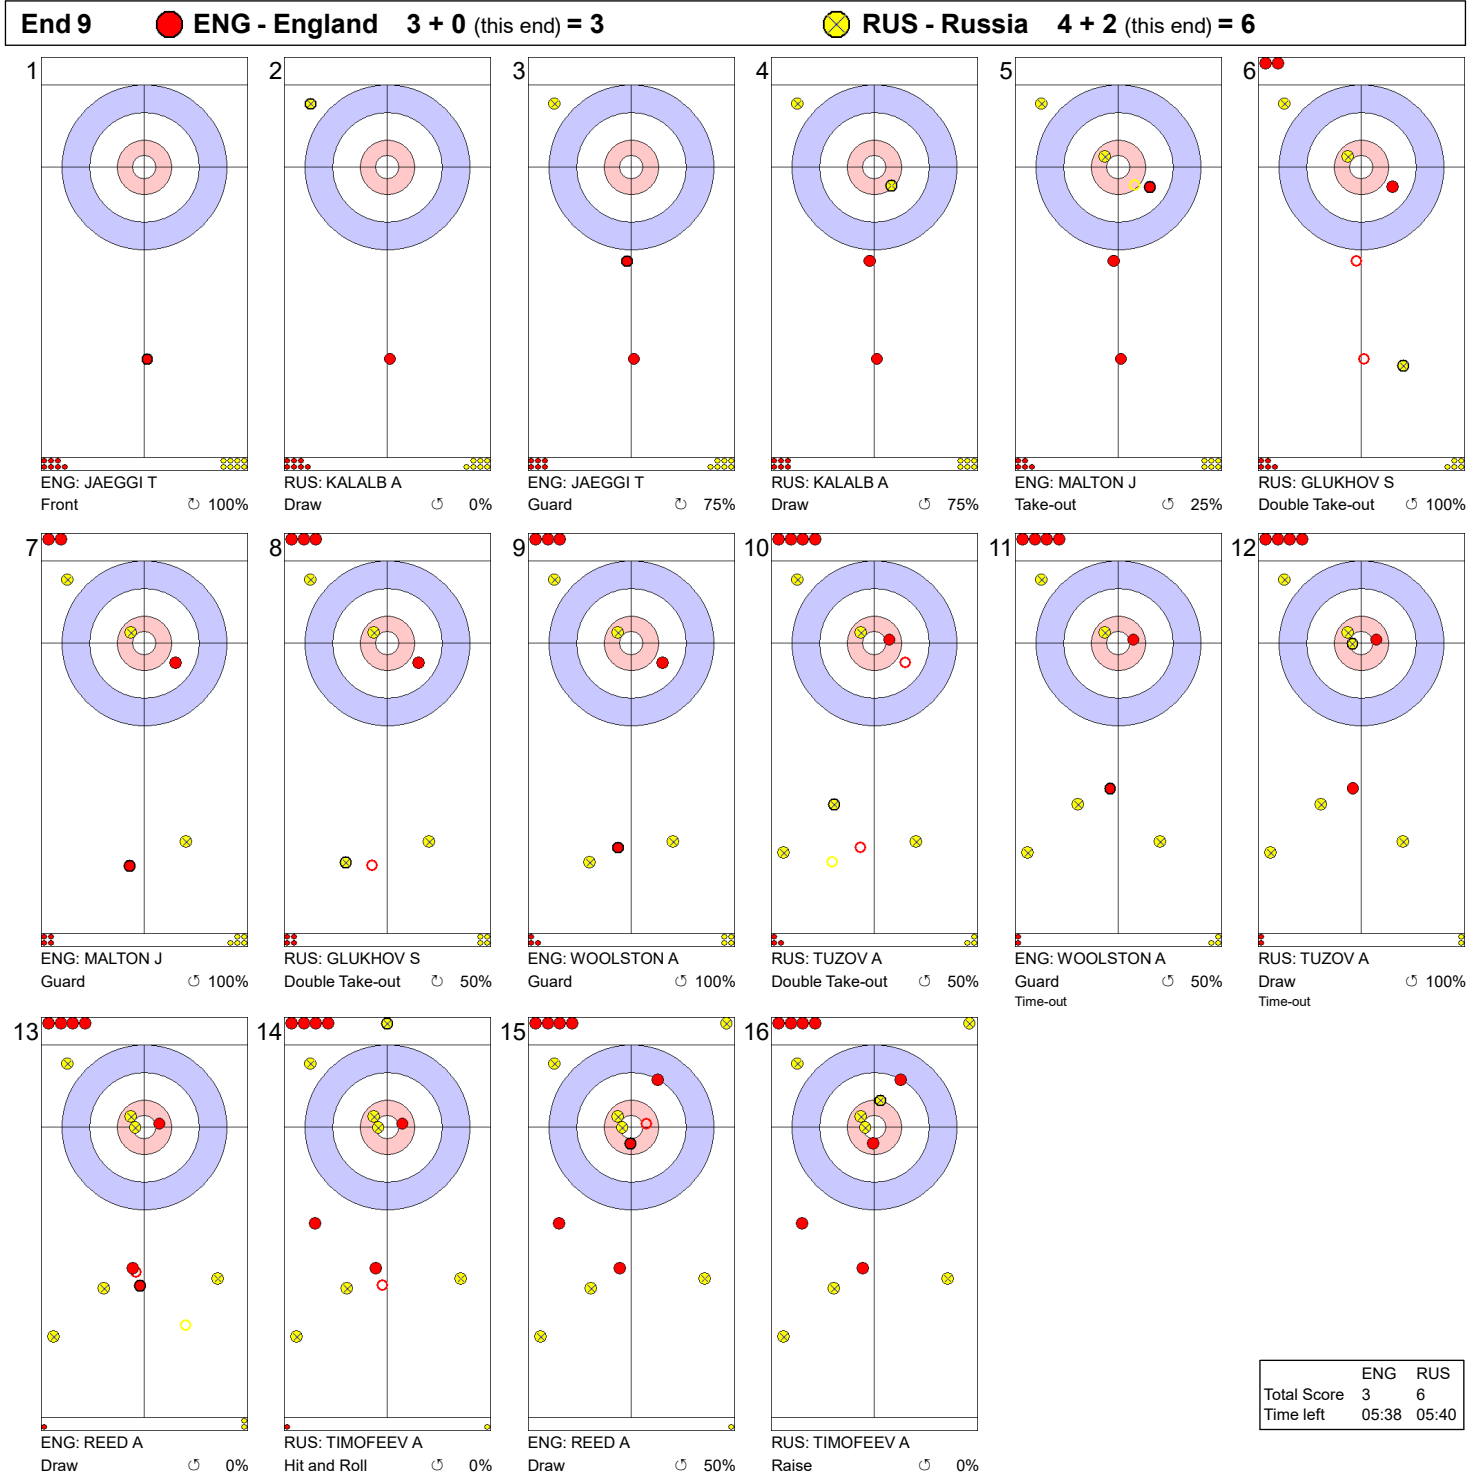

Game - Shot by Shot

Legend:
 ↻ Clockwise ↺ Counter-clockwise - Not considered

Game - Shot by Shot

Legend:
 ↻ Clockwise ↺ Counter-clockwise - Not considered

Game - Shot by Shot

Legend:
 ↻ Clockwise ↺ Counter-clockwise - Not considered

Game - Shot by Shot

Legend:
 ⌚ Clockwise ⌚ Counter-clockwise - Not considered

Game - Shot by Shot

Legend:
 ↻ Clockwise ↺ Counter-clockwise - Not considered

Game - Shot by Shot

Legend:
 Clockwise Counter-clockwise - Not considered

Game - Shot by Shot

	ENG	RUS
Total Score	3	4
Time left	09:31	11:11

Legend:
 ⌚ Clockwise ⌚ Counter-clockwise - Not considered

Game - Shot by Shot

Legend:
 ↻ Clockwise ↺ Counter-clockwise - Not considered

Game - Shot by Shot

Legend:
 ↻ Clockwise ↺ Counter-clockwise - Not considered
 X Unfinished end due to concession