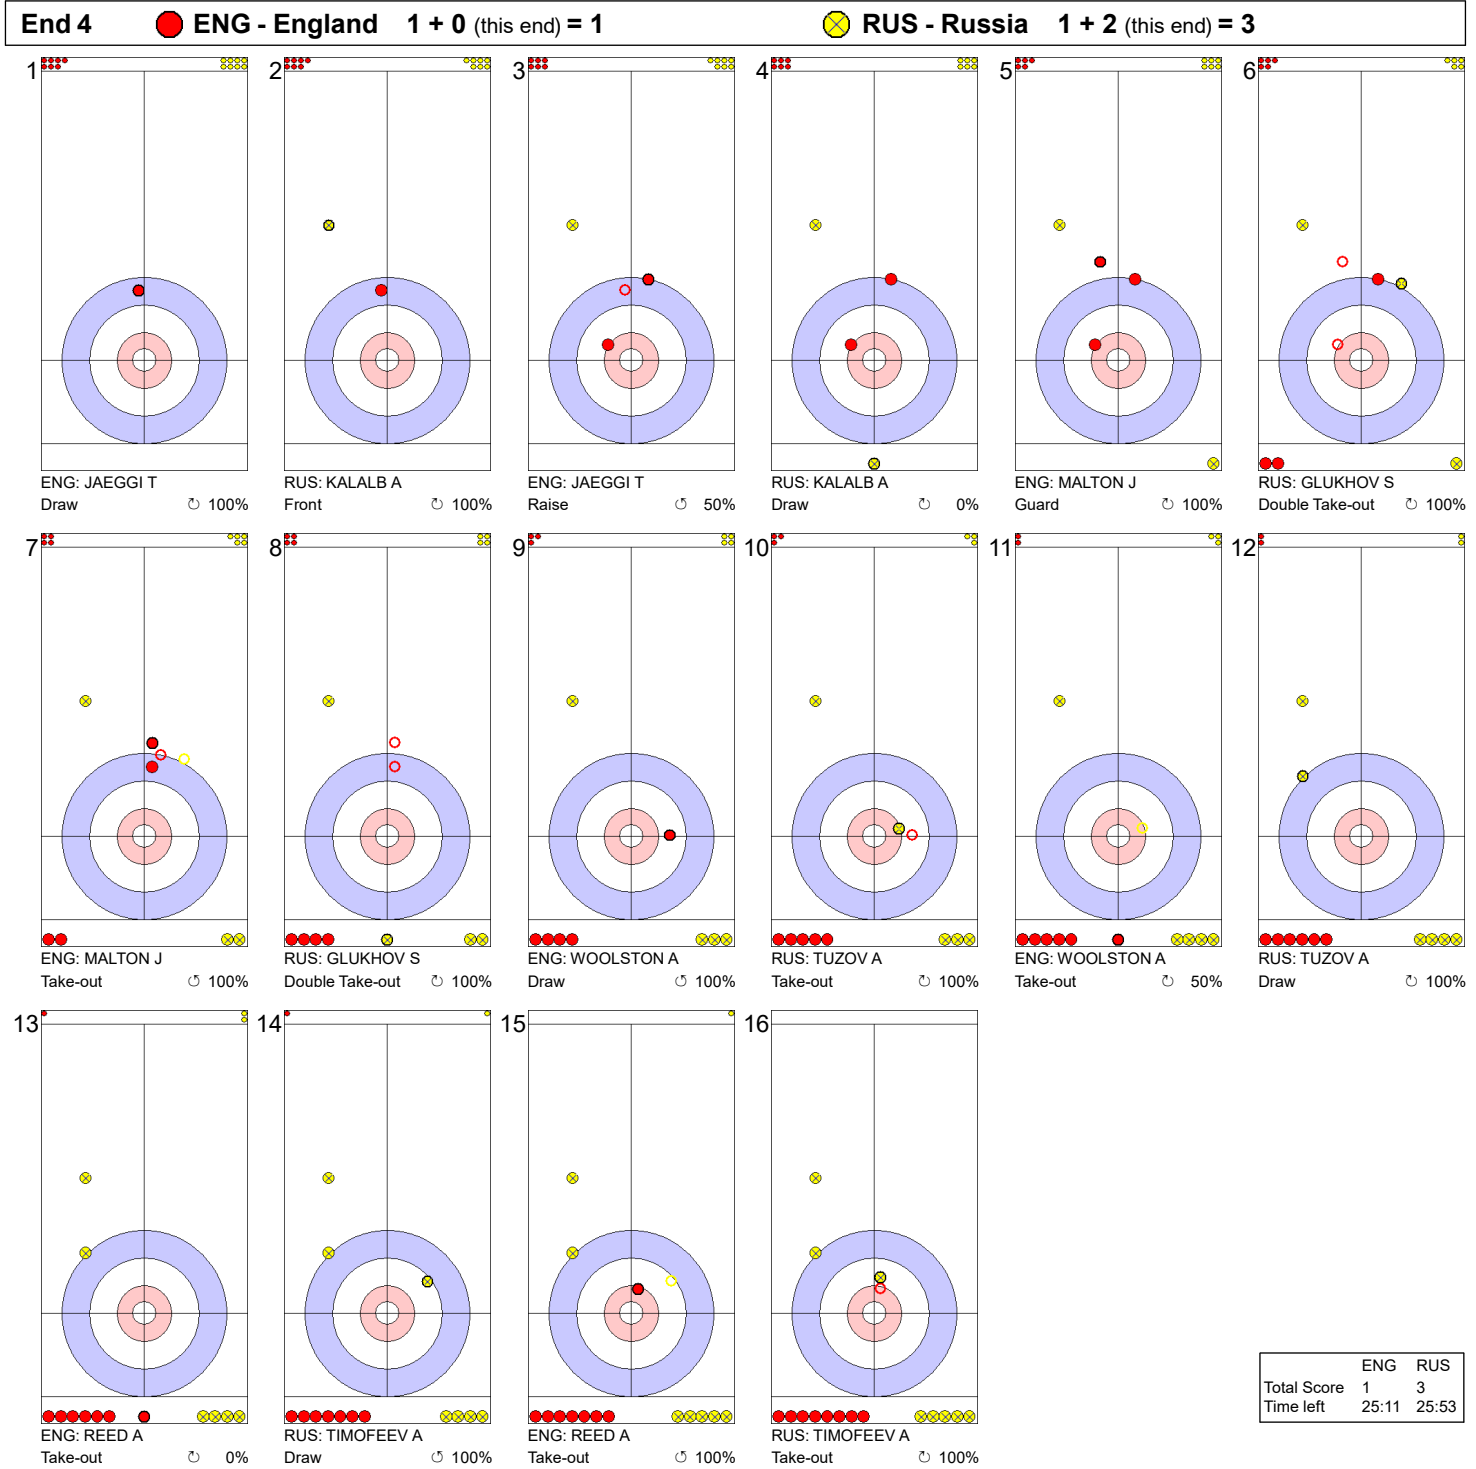

Game - Shot by Shot

Legend:
 ↻ Clockwise ↺ Counter-clockwise - Not considered

Game - Shot by Shot

Legend:
 ↻ Clockwise ↺ Counter-clockwise - Not considered

Game - Shot by Shot

Legend:
 ↻ Clockwise ↺ Counter-clockwise - Not considered

Game - Shot by Shot

Legend:
 ⌚ Clockwise ⌚ Counter-clockwise - Not considered

Game - Shot by Shot

Legend:
 ↻ Clockwise ↺ Counter-clockwise - Not considered

Game - Shot by Shot

Legend:
 Clockwise Counter-clockwise - Not considered

Game - Shot by Shot

	ENG	RUS
Total Score	3	4
Time left	09:31	11:11

Legend:
 ⌚ Clockwise ⌚ Counter-clockwise - Not considered

Game - Shot by Shot

Legend:
 ↻ Clockwise ↺ Counter-clockwise - Not considered

Game - Shot by Shot

Legend:
 ↻ Clockwise ↺ Counter-clockwise - Not considered
 X Unfinished end due to concession